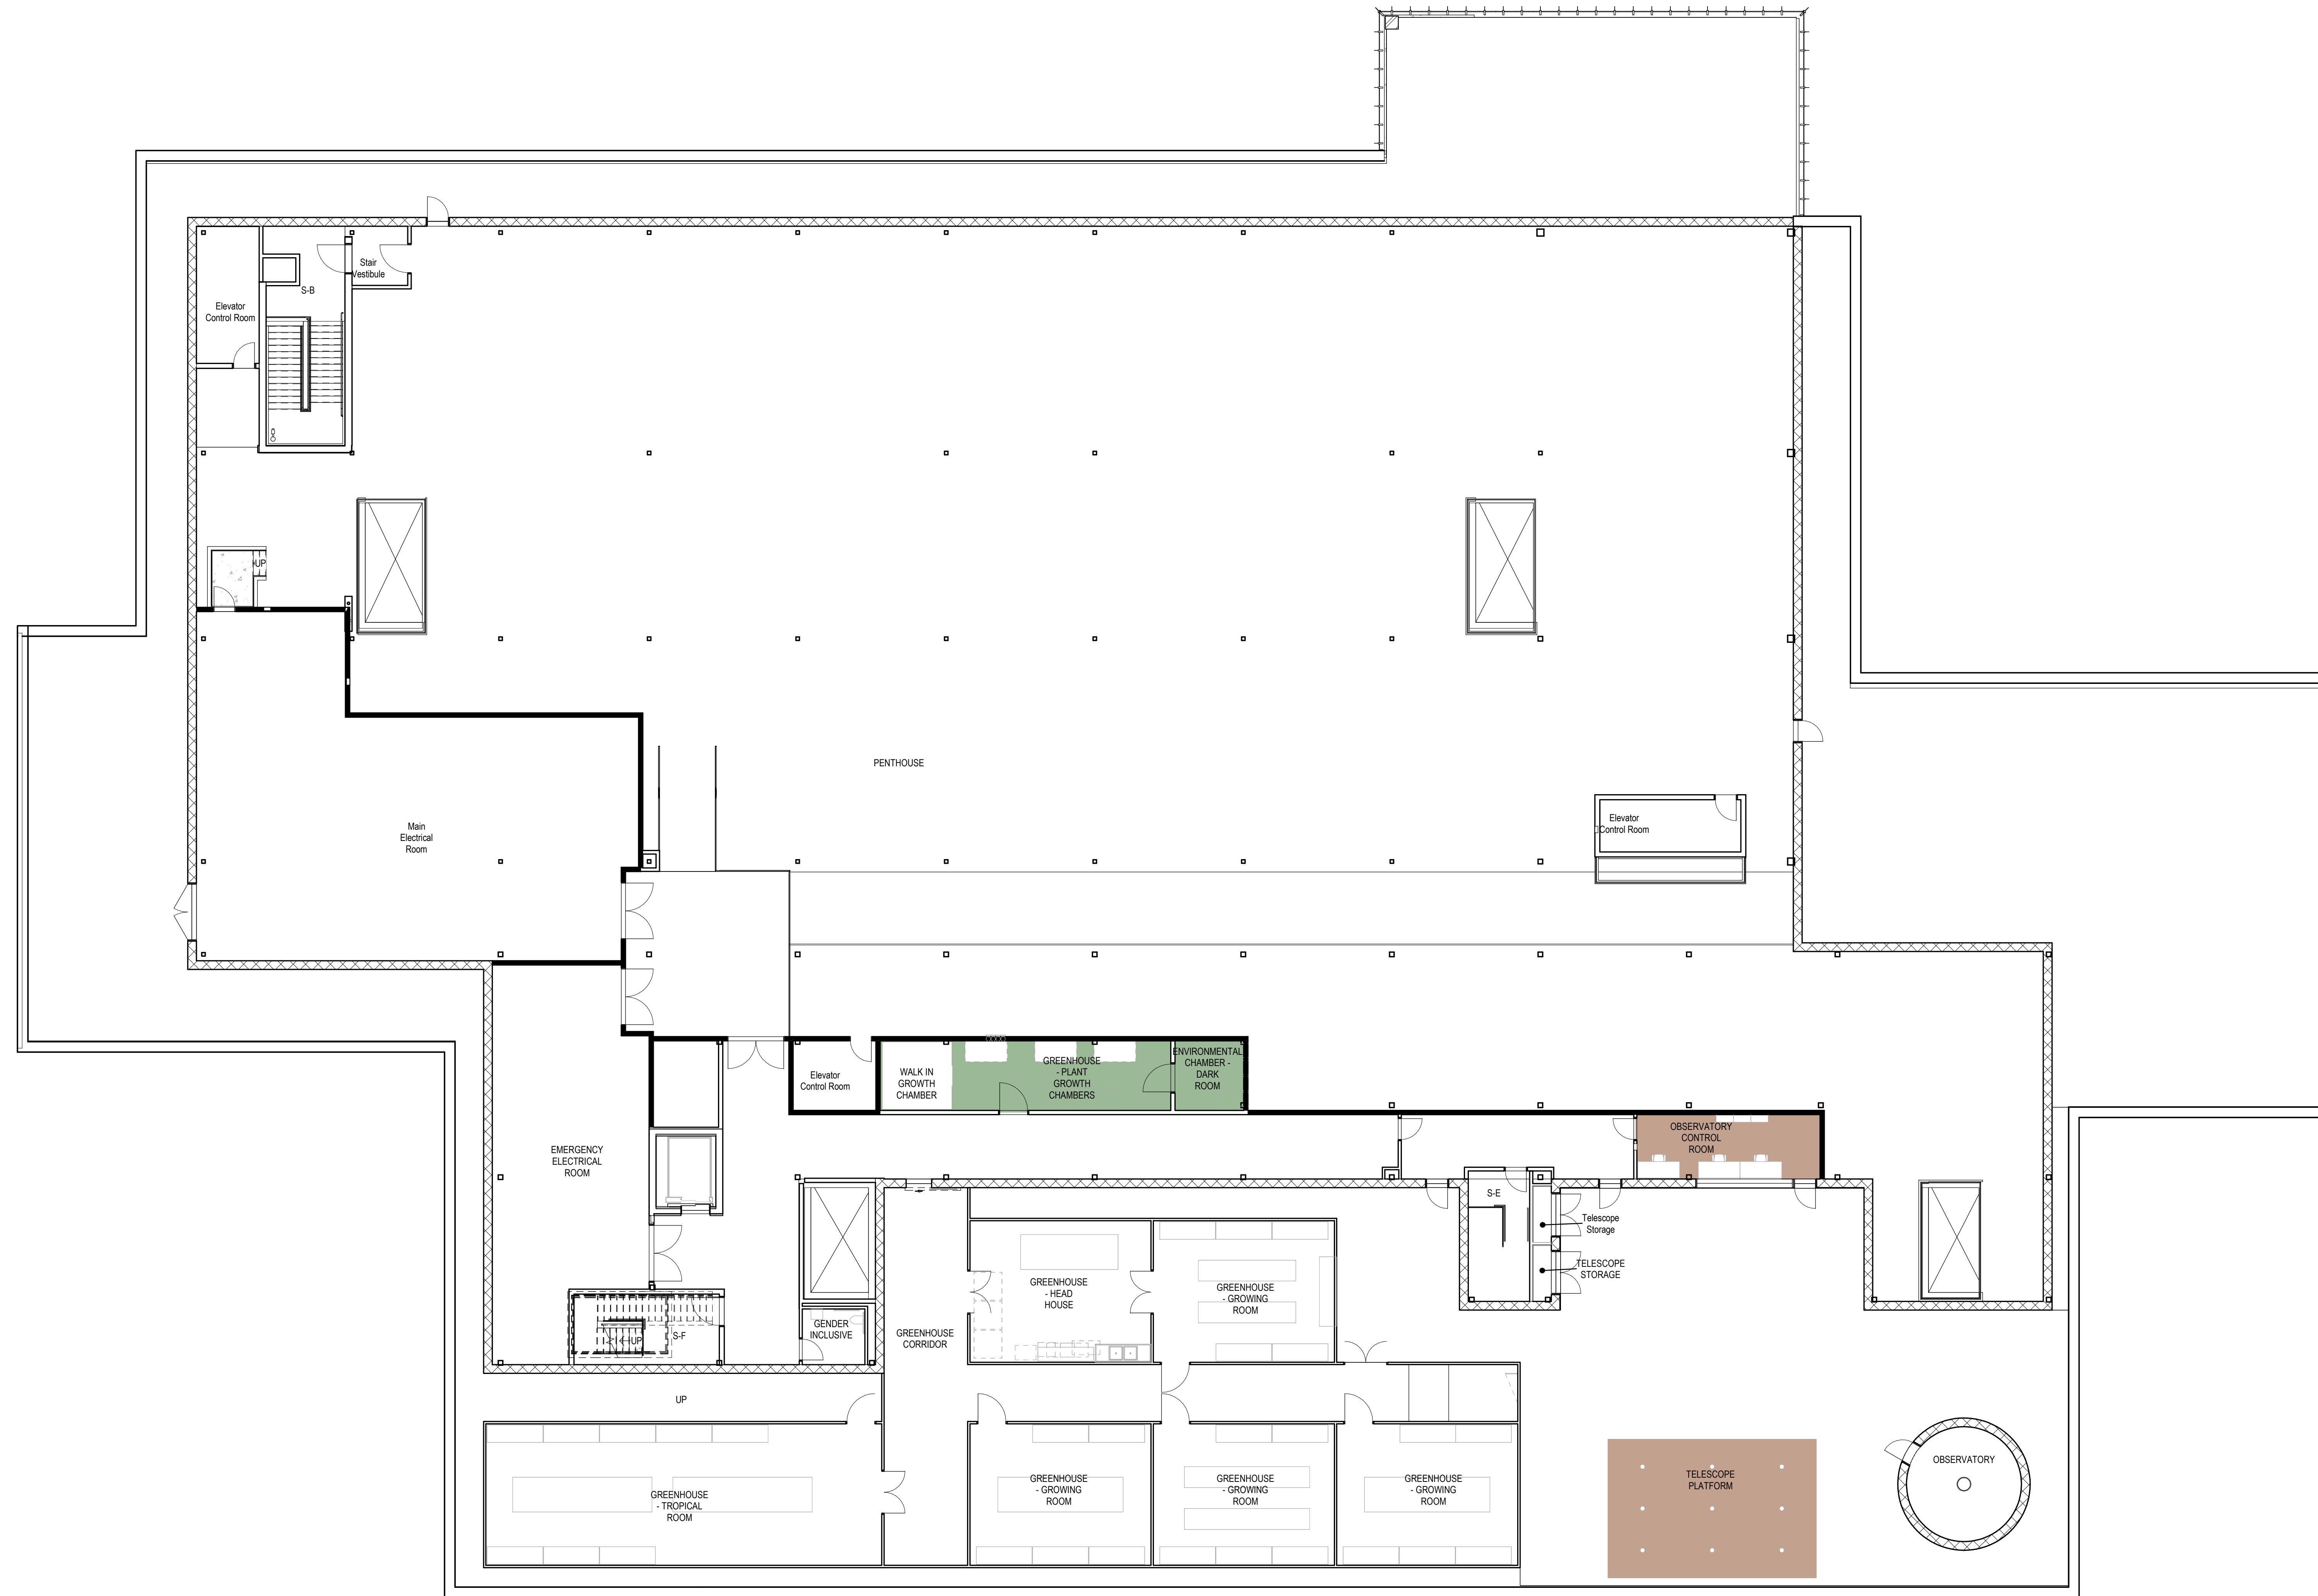

## Science / Health Science Building University of Wisconsin - Eau Claire

**Department Legend**

- Biology
- Physics and Astronomy

Science / Health Science Building University of Wisconsin - Eau Claire