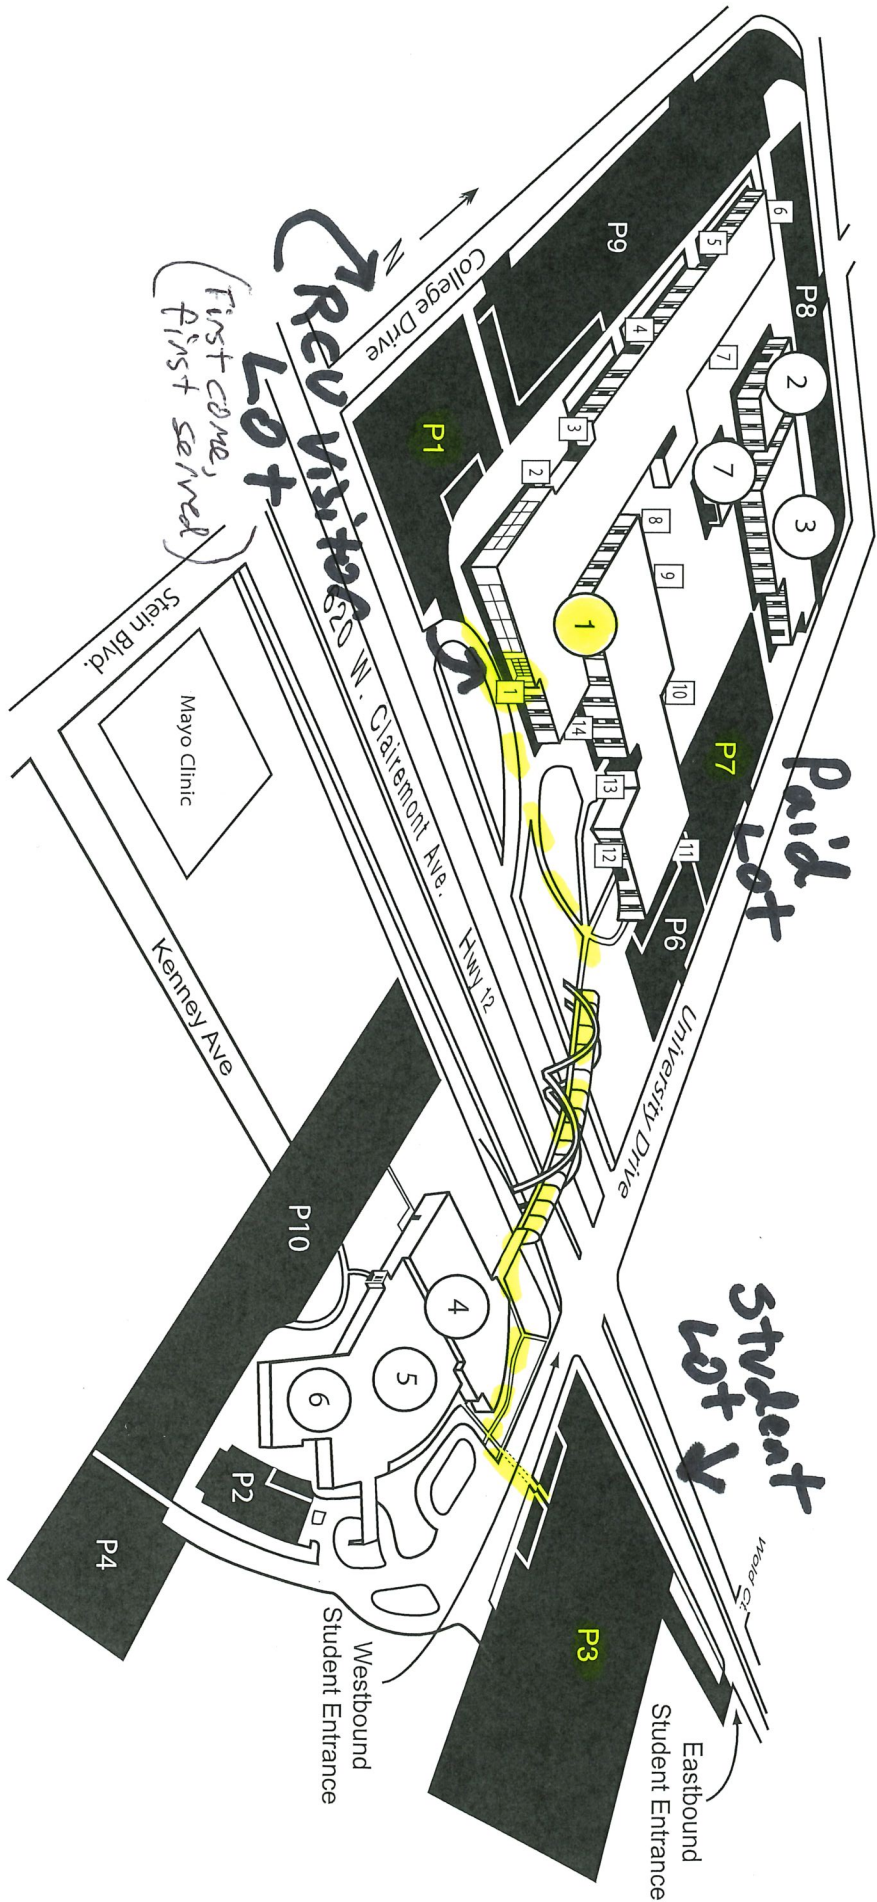

Clairemont Campus

620 W. Clairemont Ave., Eau Claire, WI 54701

Entrances for Business Education Center are
 Numbered in squares.
 example: 1

- BUILDINGS**
- 1 Business Education Center
 - 2 West Annex
 - 3 East Annex
 - 4 Health Education Center
 - 5 Dental Clinic
 - 6 Prevea Health
 - 7 Warehouse

- PARKING**
- P1 RCU Visitors Lot
 - P2 Patient/Visitor Parking
 - P3 Student
 - P4 Student
 - P6 Short-Term Lot
 - P7 Pay-Per-Hour Lot
 - P8 Staff
 - P9 Staff
 - P10 Staff
 - P1, P2, P3, P6, P9 Disabled